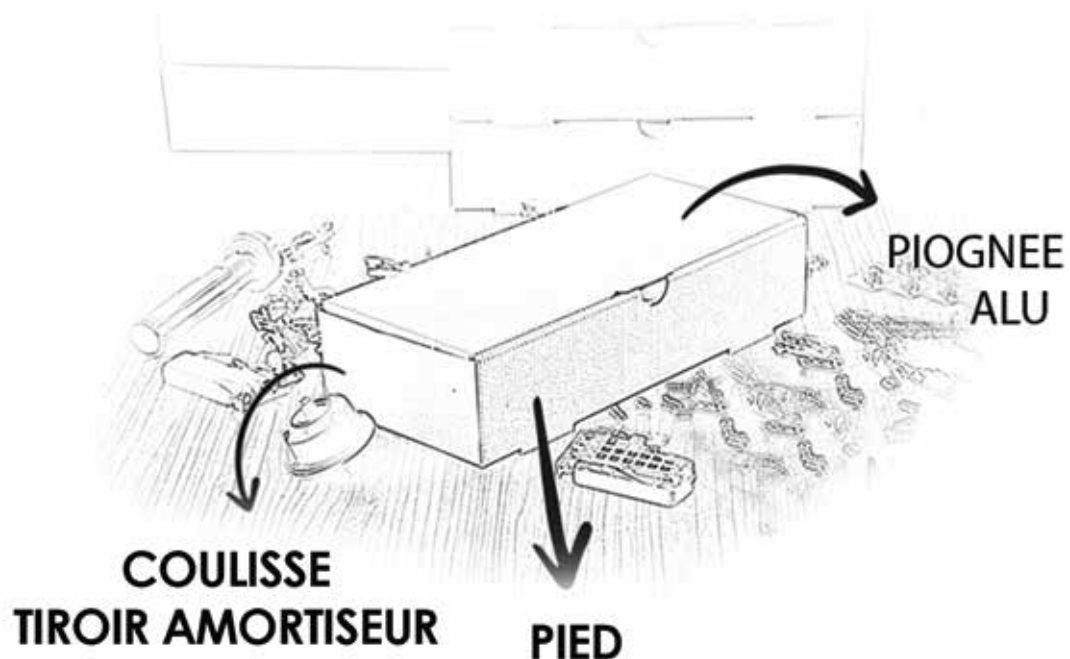

DETAIL TECHNIQUE ET ACCESSOIRE

CAISSON → MDF 18 MM

FACADE → MDF 18 MM

MIROIR → 4 MM

CHARNIERE AMORTISSEUR